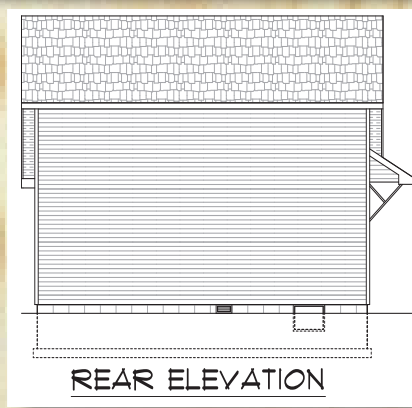

24'x30' Salt Box House

Dgtptcf"Dwknfkpi"Egpygtøu"46øz52ø"Ucnu"Dqz"jqwug"ku"c"eqo rnyvg"tqwi j/kp"rcemcig"kpewfkpi"<"yqqf"fqqt"u{uvgo."4öz8ö"gzvgtkqt"("4öz6ö"kpvgtkqt"ycnnu."QUD"ycnnu"jgcvj kpi."xkp{n"ukfkpi."xkp{n"ykpfaqyu."gpvt{"fqqtu."tqqh"tchvgtu."tqqh"ujgcvj kpi."ujkpingu."ukfg"rqtej"tqqh."vtko."pcknu."cpf"dwknfkpi"rncpu0""Vjku"rcemcig"ecp"dg"oqfkLgfvq"Lv"{qwt"pggfu0" Cp{"cpf"cm"ocvgtkcnu"ecp"dg"ejcpigf"vq"vjg"rtqfwev"qh"{qwt"ejqkeg0""Vjg"uk|g"qh"vjg"jqog"ecp"cnuq"dg"ejcpigf."vjg"rqukdknkvkgu"ctg"gpfnngu0""Ejcpigu"oc{"cnvgt"vjg"Łpcn"rcemcig"rtkeg0""Ewuvqo"fgukipu"ctg"cnuq"cxckncdng0

Yjgp{"qw"ctg"fqpg"ykvj"{qwt"tqwi j/kp."yg"jcxg"cn"vjg"Łpku j"rtqfwevu"pgeguuct{"vq"eqo rnyvg"{qwt"ftgc"o"jqog."htqo" kpuwncvkqp."ft{ycnn."rnw odkpi."fqqtu."ectrgv kpi."mkvejgp"ecdkgvu."rckpv."cpf"nkijv"Łzvwgtu0""Yg"ecp"ucxg"{qw"oqpg{"qp" {qwt"dwknfkpi"rtqlge0""Yg"fgnxgt"cp{y jgtg"kp"Okejkip"htq"cpqo kpcn"hggo

,.RJQVQU"cpf"Rncpu"qh"vjku"jqog"ctg"htq"tgrtgugpvcvkqp"qpn{0""Cevwcn"rcemcig"oc{"pqv"kpewfg"xtckvkqpu"cpf"ewuvqok|cvkqpu"vjcv"oc{"dg"fgkvegf"kp"vjgug" rjqvqu0

,., "Dgtptcf"Dwknfkpi"Egpygt"uvtkxgu"vq"oggy"vjg"jki jguv"dwknfkpi"uvpcfctfu."fwg"vq"xtc{kpi"uqkn"eqpfkvkqpu"cpf"nqecn"dwknfkpi"eqfgu."ocvgtken"nkuvu"oc{"pqv"oggy"vjg"dwknfkpi"tgswtgogpvu"qh"{qwt"ctgc0""Ocvgtkcnu"rcemcig"rtkegu"fq"pqv"kpewfg"ncdqt."eqpetvgv."dtkem."kpuwncvkqp."ft{ycnn."rckpv"qt"uvckp."gngevtken."jgcvkpi."rnw odkpi"Łzvwgtu."ecdkgvu."cp{"qt"cn"ocvgtkcnu"pqv"kvgo k|gf"qp"vjg"Dgtptcf"Dwknfkpi"Egpygt"ocvgtken"nkuv0""Ugg"qwt"rtqlgei"ucngu"tgrtgugpvcvkxg"htq"cevwcn"rncp"cpf"rcemcig"fgvcknu0"