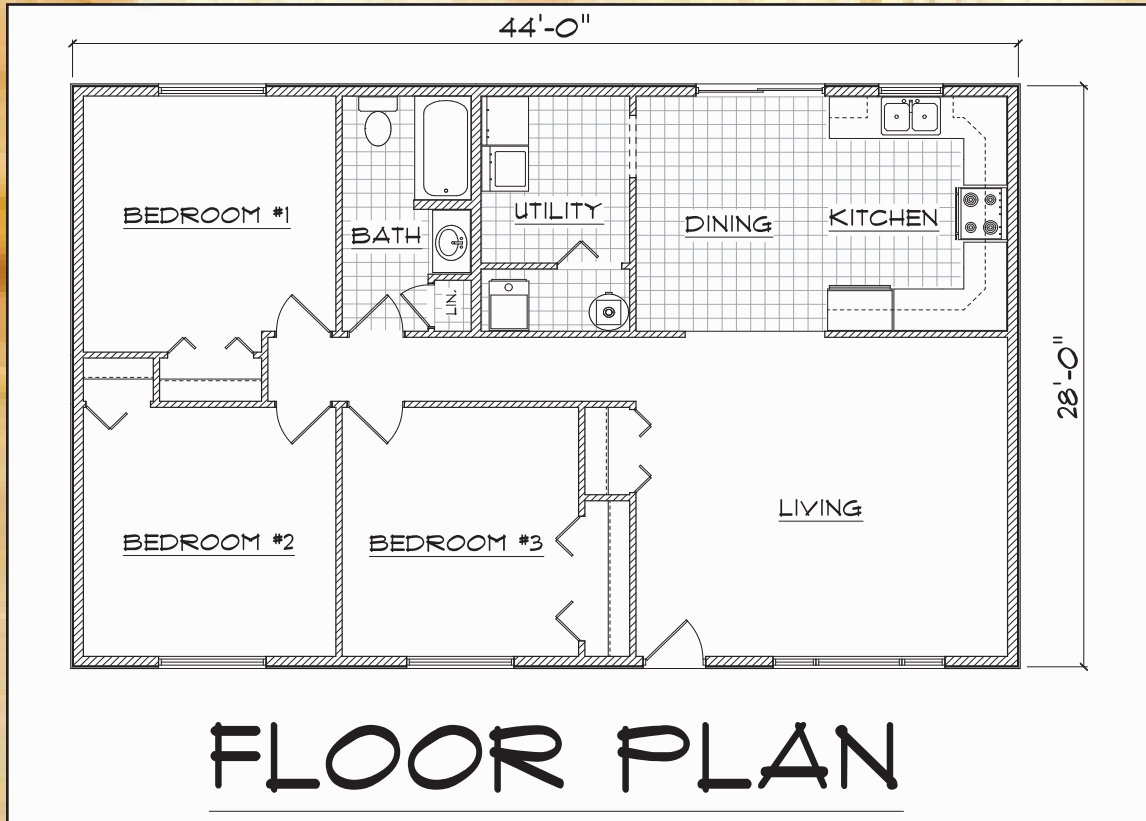

We have your
Dream Home!

28'x44' Ranch

A pleasing ranch that will make for a great getaway cottage, 1st time house, or retirement home. Easy to erect, with straight walls, dimensional lumber and

engineered truss roof. The kitchen is open to the dining room which is open to the living room. Enjoy views of the front and rear, with a patio door in the dining room, and an 8'x5' window in the living. Bedrooms 1, 2, & 3 share a full bath. The utility room is located on the main level adjacent to the kitchen.

Building Foot Print 44'- 0" x 28'- 0"	Total Sq. Ft. 1232
--	-----------------------

Price \$ _____
Plus sales tax & delivery

Bernard Building Center's 28'x44' Ranch house is a complete rough-in package including: wood floor system, 2"x6" exterior & 2"x4" interior walls, OSB wall sheathing, vinyl siding, vinyl windows, entry doors, roof trusses, roof sheathing, shingles, trim, nails, and building plans. This package can be modified to fit your needs. Any and all materials can be changed to the product of your choice. The size of the home can also be changed, the possibilities are endless. Changes may alter the final package price. Custom designs are also available.