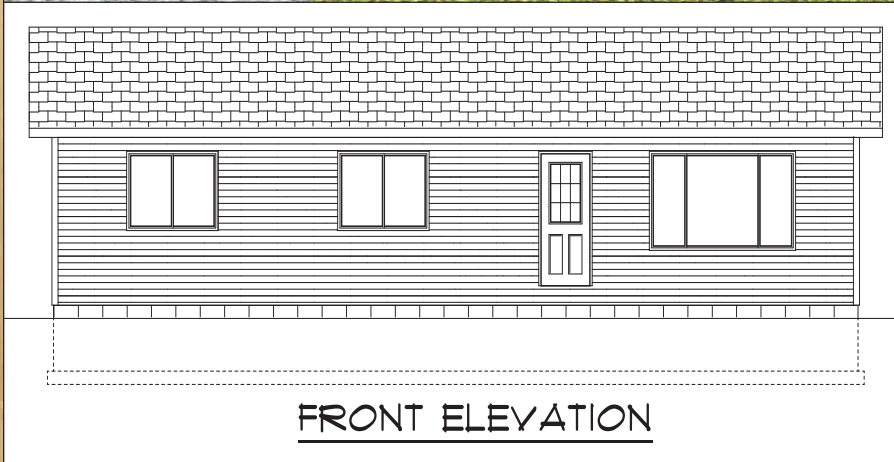

We have your
Dream Home!

28'x44' Ranch

A pleasing ranch that will make for a great getaway cottage, 1st time house, or retirement home. Easy to erect, with straight walls, dimensional lumber and

engineered truss roof. The kitchen is open to the dining room which is open to the living room. Enjoy views of the front and rear, with a patio door in the dining room, and an 8'x5' window in the living. Bedrooms 1, 2, & 3 share a full bath. The utility room is located on the main level adjacent to the kitchen.

Building Foot Print 44'- 0" x 28'- 0"	Total Sq. Ft. 1232
--	-----------------------

Price \$ _____
Plus sales tax & delivery

Bernard Building Center's 28'x44' Ranch house is a complete rough-in package including: wood floor system, 2"x6" exterior & 2"x4" interior walls, OSB wall sheathing, vinyl siding, vinyl windows, entry doors, roof trusses, roof sheathing, shingles, trim, nails, and building plans. This package can be modified to fit your needs. Any and all materials can be changed to the product of your choice. The size of the home can also be changed, the possibilities are endless. Changes may alter the final package price. Custom designs are also available.