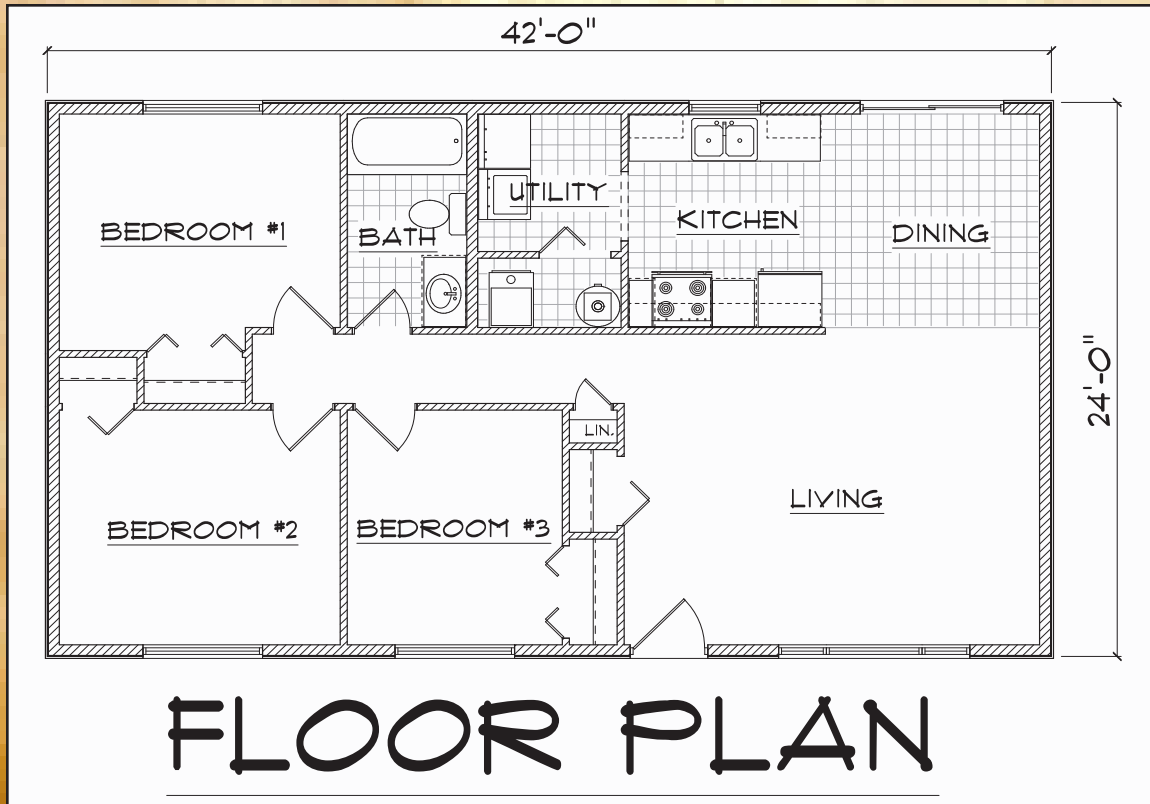

We have your
Dream Home!

24'x42' Ranch House

A delightful ranch, that would make a great getaway cottage,

1st time house, or retirement home. Easy to erect, with straight walls, dimensional lumber and engineered truss roof. The kitchen is open to the dining room which is open to the living room. Enjoy views of the front and rear, with a patio door in the dining, and an 8'x5' window in the living. Bedrooms 1, 2, & 3 share a full bath. The utility room is located on the main level adjacent to the kitchen.

Building Foot Print 42'- 0" x 24'- 0"	Total Sq. Ft. 1008
--	-----------------------

Price \$ _____
Plus sales tax & delivery

24'x42' Ranch House

Bernard Building Center's 24'x42' Ranch house is a complete rough-in package including: wood floor system, 2"x6" exterior & 2"x4" interior walls, OSB wall sheathing, vinyl siding, vinyl windows, entry doors, roof trusses, roof sheathing, shingles, trim, nails, and building plans. This package can be modified to fit your needs. Any and all materials can be changed to the product of your choice. The size of the home can also be changed, the possibilities are endless. Changes may alter the final package price. Custom designs are also available.