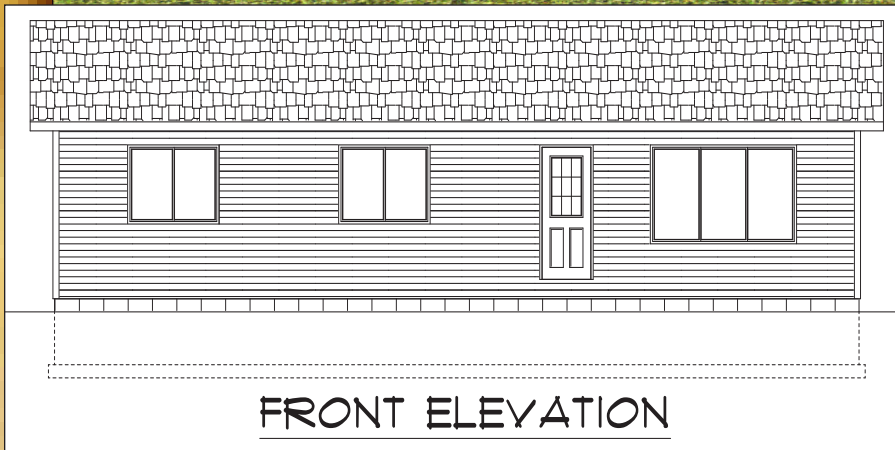

We have your
Dream Home!

24'x42' Ranch House

A delightful ranch, that would make a great getaway cottage,

1st time house, or retirement home. Easy to erect, with straight walls, dimensional lumber and engineered truss roof. The kitchen is open to the dining room which is open to the living room. Enjoy views of the front and rear, with a patio door in the dining, and an 8'x5' window in the living. Bedrooms 1, 2, & 3 share a full bath. The utility room is located on the main level adjacent to the kitchen.

Building Foot Print 42'- 0" x 24'- 0"	Total Sq. Ft. 1008
--	-----------------------

Price \$ _____
Plus sales tax & delivery

24'x42' Ranch House

Bernard Building Center's 24'x42' Ranch house is a complete rough-in package including: wood floor system, 2"x6" exterior & 2"x4" interior walls, OSB wall sheathing, vinyl siding, vinyl windows, entry doors, roof trusses, roof sheathing, shingles, trim, nails, and building plans. This package can be modified to fit your needs. Any and all materials can be changed to the product of your choice. The size of the home can also be changed, the possibilities are endless. Changes may alter the final package price. Custom designs are also available.