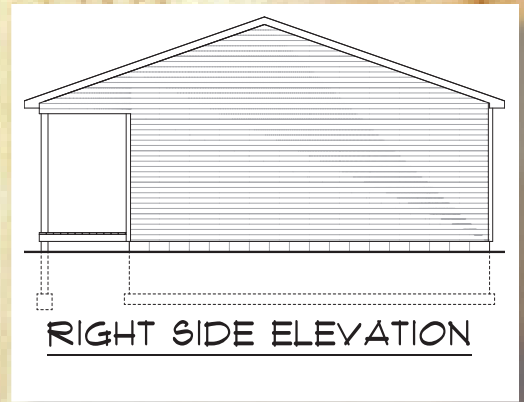

## 24'x32' Ranch Cabin

A cozy ranch that would make a great getaway/hunting cabin or retirement home. Enjoy yourself or entertain your guests on the covered front porch. Easy to erect, with straight walls, dimensional lumber and engineered truss roof. Combination kitchen dining room is open to the living room. The Bunk room allows you plenty of sleeping room for you and your guests.

Building Foot Print 30'- 0" x 30'- 0"	Total Sq. Ft. 720
------------------------------------------	----------------------

Price \$ \_\_\_\_\_  
Plus sales tax & delivery

# 24'x32' Ranch Cabin

Bernard Building Center's 24'x30' Ranch Cabin is a complete rough-in package including: wood floor system, 2"x6" exterior & 2"x4" interior walls, OSB wall sheathing, vinyl siding, vinyl windows, entry doors, roof trusses, roof sheathing, shingles, covered porch with deck, trim, nails, and building plans. This package can be modified to fit your needs. Any and all materials can be changed to the product of your choice. The size of the home can also be changed, the possibilities are endless. Changes may alter the final package price. Custom designs are also available.