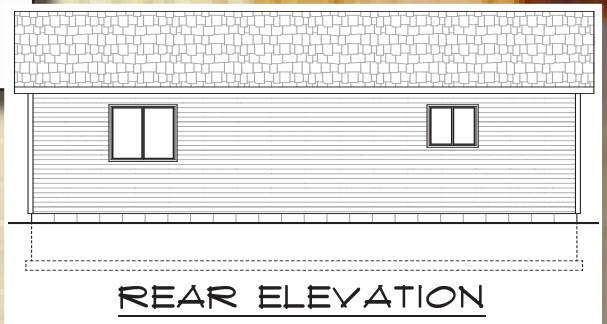

We have your
Dream Home!

24'x32' Ranch Cabin

A cozy ranch that would make a great getaway/hunting cabin or retirement home. Enjoy yourself or entertain your guests on the covered front porch. Easy to erect, with straight walls, dimensional lumber and engineered truss roof. Combination kitchen dining room is open to the living room. The Bunk room allows you plenty of sleeping room for you and your guests.

Building Foot Print 30'- 0" x 30'- 0"	Total Sq. Ft. 720
--	----------------------

Price \$ _____
Plus sales tax & delivery

24'x32' Ranch Cabin

Bernard Building Center's 24'x30' Ranch Cabin is a complete rough-kp"rcemcig" kpenwfkpi<" yqqf" lqqt" u{uvgo."4öz8ö" gzvgtkqt" ("4öz6ö" interior walls, OSB wall sheathing, vinyl siding, vinyl windows, entry doors, roof trusses, roof sheathing, shingles, covered porch with deck, trim, nails, and building plans. Vjku"rcemcig"ecp"dg" oqfkŁgf"vq"Łv" your needs. Any and all materials can be changed to the product of your choice. The size of the home can also be ejcpi gf."vjg" rquukdknkvkgu"ctg"gpfnuguu0""Ejcpigu" oc{ "cnvgt"vjg"Łpcn"rcemcig"rtkeg0""Ewuvqo" fguki pu"ctg"cnuq"cxckncdng0