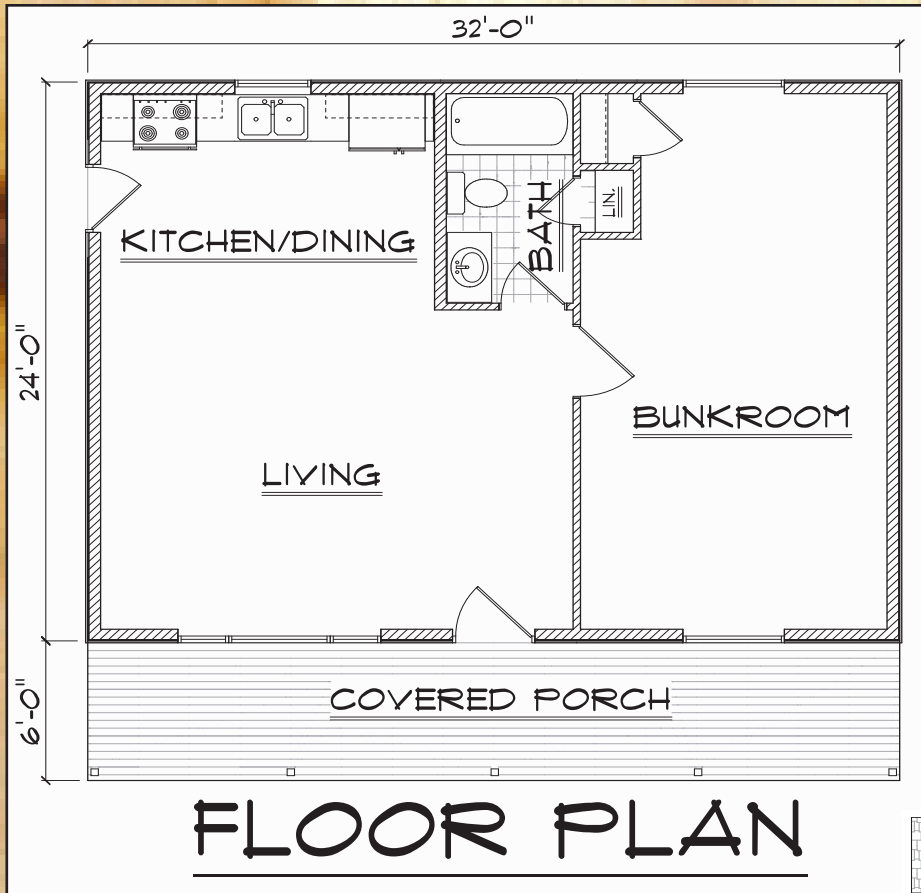

## 24'x32' Ranch Cabin

A cozy ranch that would make a great getaway/hunting cabin or retirement home. Enjoy yourself or entertain your guests on the covered front porch. Easy to erect, with straight walls, dimensional lumber and engineered truss roof. Combination kitchen dining room is open to the living room. The Bunk room allows you plenty of sleeping room for you and your guests.

Building Foot Print 30'- 0" x 30'- 0"	Total Sq. Ft. 720
------------------------------------------	----------------------

Price \$ \_\_\_\_\_  
Plus sales tax & delivery

# 24'x32' Ranch Cabin

Bernard Building Center's 24'x30' Ranch Cabin is a complete rough-in package including: wood floor system, 2"x6" exterior & 2"x4" interior walls, OSB wall sheathing, vinyl siding, vinyl windows, entry doors, roof trusses, roof sheathing, shingles, covered porch with deck, trim, nails, and building plans. This package can be modified to fit your needs. Any and all materials can be changed to the product of your choice. The size of the home can also be changed, the possibilities are endless. Changes may alter the final package price. Custom designs are also available.