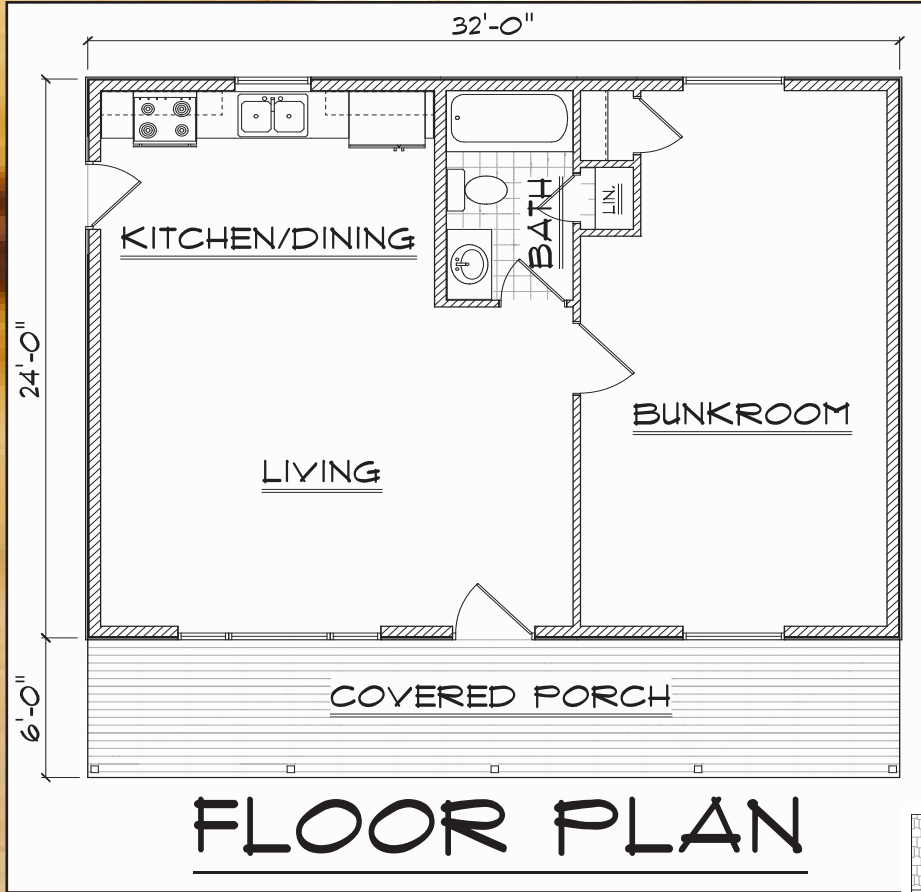

We have your
Dream Home!

24'x32' Ranch Cabin

A cozy ranch that would make a great getaway/hunting cabin or retirement home. Enjoy yourself or entertain your guests on the covered front porch. Easy to erect, with straight walls, dimensional lumber and engineered truss roof. Combination kitchen dining room is open to the living room. The Bunk room allows you plenty of sleeping room for you and your guests.

Building Foot Print 30'- 0" x 30'- 0"	Total Sq. Ft. 720
--	----------------------

Price \$ _____
Plus sales tax & delivery

24'x32' Ranch Cabin

Bernard Building Center's 24'x30' Ranch Cabin is a complete rough-kp"rcemcig" kpenwfkpi<" yqqf" lqqt" u{uvgo."4öz8ö" gzvgtkqt" ("4öz6ö" interior walls, OSB wall sheathing, vinyl siding, vinyl windows, entry doors, roof trusses, roof sheathing, shingles, covered porch with deck, trim, nails, and building plans. Vjku"rcemcig"ecp"dg" oqfkŁgf"vq"Łv" your needs. Any and all materials can be changed to the product of your choice. The size of the home can also be ejcpi gf."vjg" rquukdknkvkgu"ctg"gpfnuguu0""Ejcpigu" oc{ "cnvgt"vjg"Łpcn"rcemcig"rtkeg0""Ewuvqo" fguki pu"ctg"cnuq"cxckncdng0