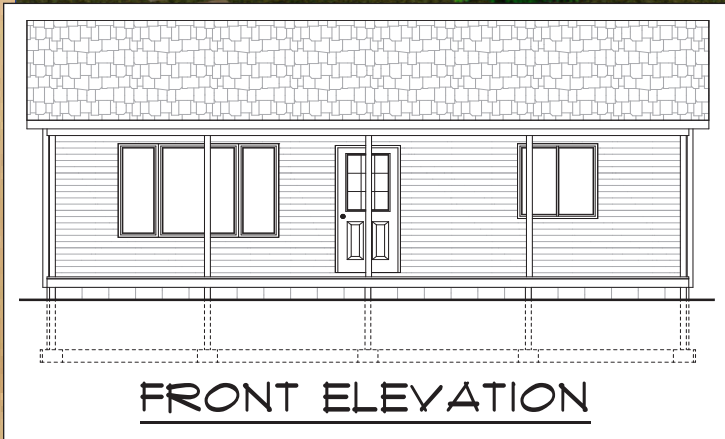

We have your
Dream Home!

24'x32' Ranch Cabin

A cozy ranch that would make a great getaway/hunting cabin or retirement home. Enjoy yourself or entertain your guests on the covered front porch. Easy to erect, with straight walls, dimensional lumber and engineered truss roof. Combination kitchen dining room is open to the living room. The Bunk room allows you plenty of sleeping room for you and your guests.

Building Foot Print 30'- 0" x 30'- 0"	Total Sq. Ft. 720
--	----------------------

Price \$ _____
Plus sales tax & delivery

24'x32' Ranch Cabin

Bernard Building Center's 24'x30' Ranch Cabin is a complete rough-kp"rcemcig" kpenwfkpi<" yqqf" lqqt" u{uvgo."4öz8ö" gzvgtkqt" ("4öz6ö" interior walls, OSB wall sheathing, vinyl siding, vinyl windows, entry doors, roof trusses, roof sheathing, shingles, covered porch with deck, trim, nails, and building plans. Vjku"rcemcig"ecp"dg" oqfkŁgf"vq"Łv" your needs. Any and all materials can be changed to the product of your choice. The size of the home can also be ejcpi gf."vjg" rquukdknkvkgu"ctg"gpfnuguu0""Ejcpigu" oc{ "cnvgt"vjg"Łpcn"rcemcig"rtkeg0""Ewuvqo" fguki pu"ctg"cnuq"cxckncdng0