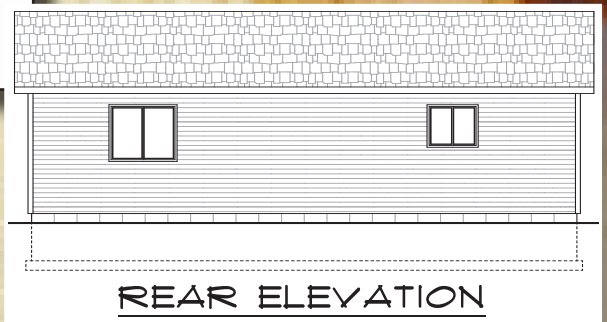

## 24'x32' Ranch Cabin

A cozy ranch that would make a great getaway/hunting cabin or retirement home. Enjoy yourself or entertain your guests on the covered front porch. Easy to erect, with straight walls, dimensional lumber and engineered truss roof. Combination kitchen dining room is open to the living room. The Bunk room allows you plenty of sleeping room for you and your guests.

Building Foot Print 30'- 0" x 30'- 0"	Total Sq. Ft. 720
------------------------------------------	----------------------

Price \$ \_\_\_\_\_  
Plus sales tax & delivery

# 24'x32' Ranch Cabin

Bernard Building Center's 24'x30' Ranch Cabin is a complete rough-in package including: wood floor system, 2"x6" exterior & 2"x4" interior walls, OSB wall sheathing, vinyl siding, vinyl windows, entry doors, roof trusses, roof sheathing, shingles, covered porch with deck, trim, nails, and building plans. This package can be modified to fit your needs. Any and all materials can be changed to the product of your choice. The size of the home can also be changed, the possibilities are endless. Changes may alter the final package price. Custom designs are also available.