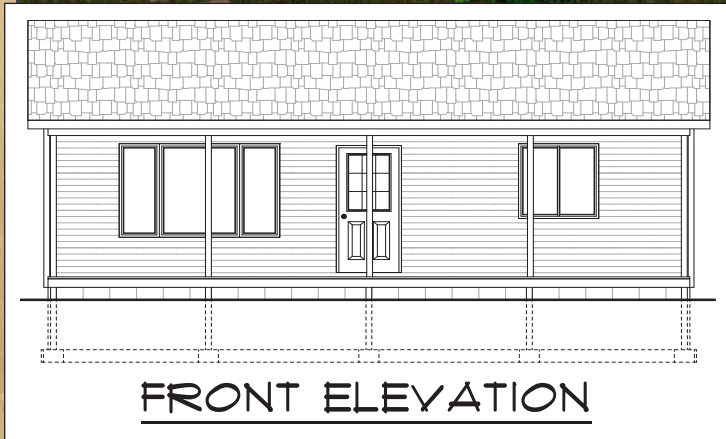

## 24'x32' Ranch Cabin

A cozy ranch that would make a great getaway/hunting cabin or retirement home. Enjoy yourself or entertain your guests on the covered front porch. Easy to erect, with straight walls, dimensional lumber and engineered truss roof. Combination kitchen dining room is open to the living room. The Bunk room allows you plenty of sleeping room for you and your guests.

Building Foot Print 30'- 0" x 30'- 0"	Total Sq. Ft. 720
------------------------------------------	----------------------

Price \$ \_\_\_\_\_  
Plus sales tax & delivery

# 24'x32' Ranch Cabin

Bernard Building Center's 24'x30' Ranch Cabin is a complete rough-in package including: wood floor system, 2"x6" exterior & 2"x4" interior walls, OSB wall sheathing, vinyl siding, vinyl windows, entry doors, roof trusses, roof sheathing, shingles, covered porch with deck, trim, nails, and building plans. This package can be modified to fit your needs. Any and all materials can be changed to the product of your choice. The size of the home can also be changed, the possibilities are endless. Changes may alter the final package price. Custom designs are also available.